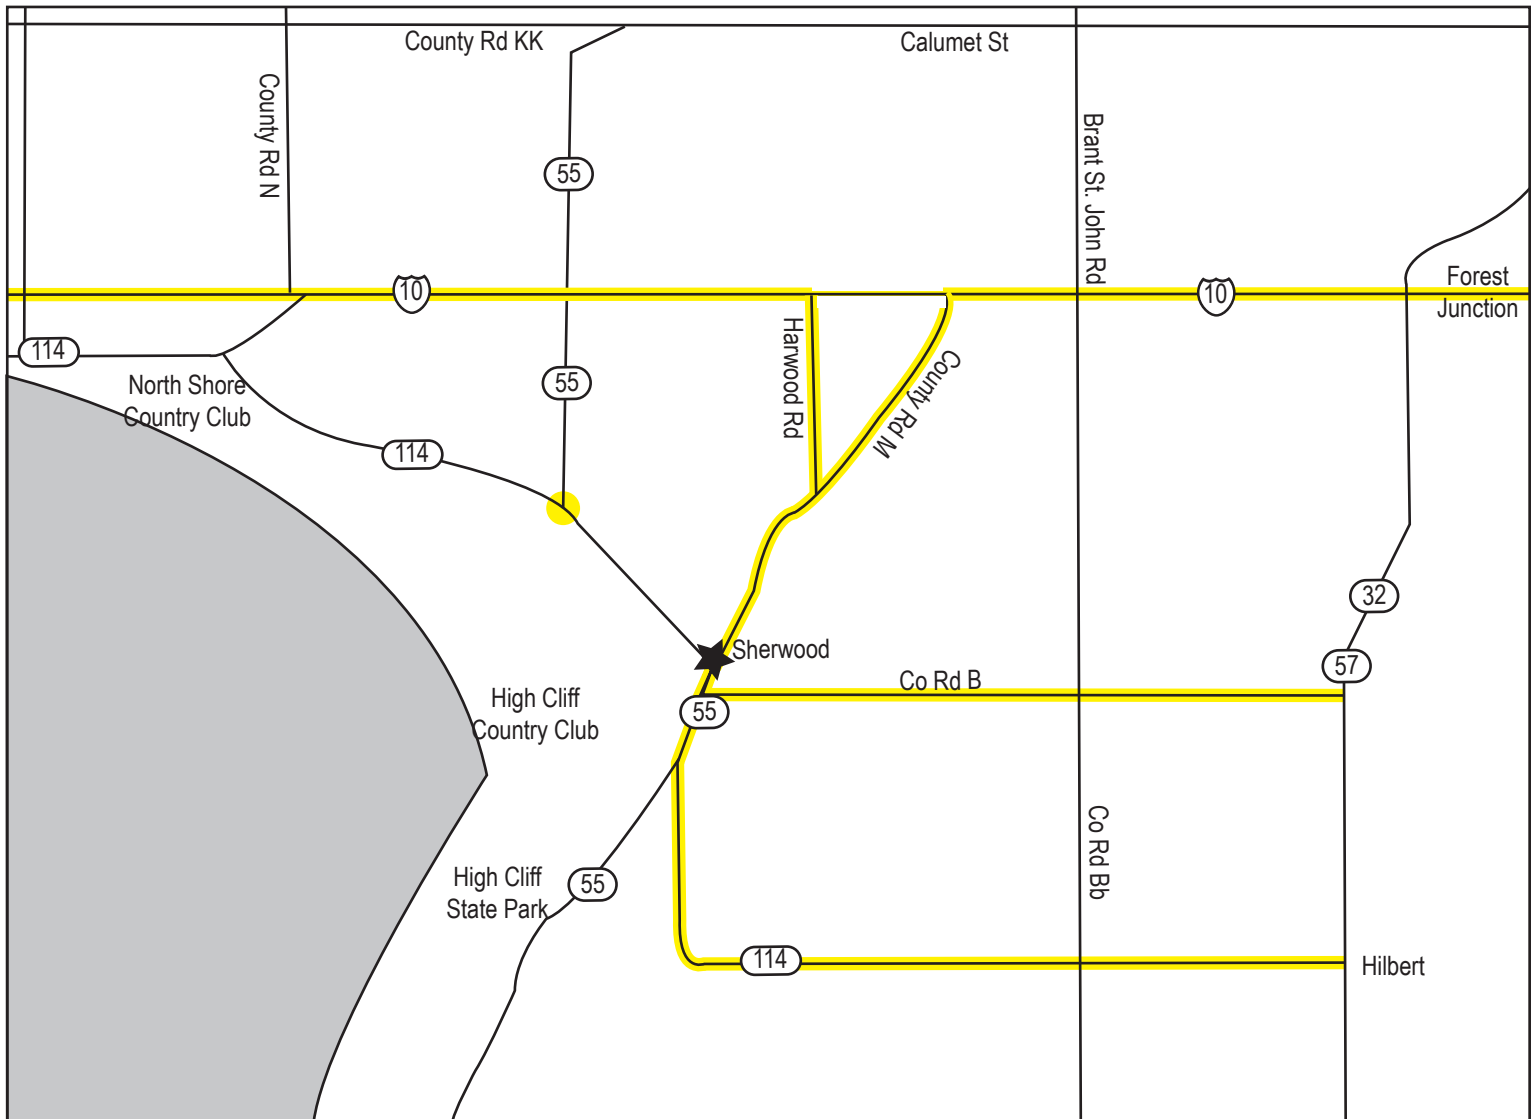

# Frogg's Ice Cream

LLC

Going East @ U.S. Hwy 10 & "N" roundabout; go 4mi to Harwood Rd. Take a Right or South. Go 1.5mi to County "M" take a Right. Stay on "M" 2.9mi to Stop sign. Left onto Military Ave. On left across from Church in Village of Sherwood. Frogg's N370 Military Rd.

Going West on U.S. Hwy 10 and Forest Junction; go 3.3mi turn Left or South. Stay on County "M" for another 3.3mi to Stop sign. Left onto Military Ave. On left across from Church in Village of Sherwood. Frogg's N370 Military Rd.

Going North on Hwy's 32/57 at intersection with Hwy 114; go North 1.9mi to County "B" go Left/West 4.7mi to end of "B". Turn Right/North Frogg's on East side across from Church in Village of Sherwood. Frogg's N370 Military Rd.

Going North on Hwy's 32/57 at intersection with Hwy 114; go West 7mi to Village of Sherwood; on East side across from Church. Frogg's N370 Military Rd.

Frogg's Phone Numbers: (920) 205-6077 or (920) 749-1672